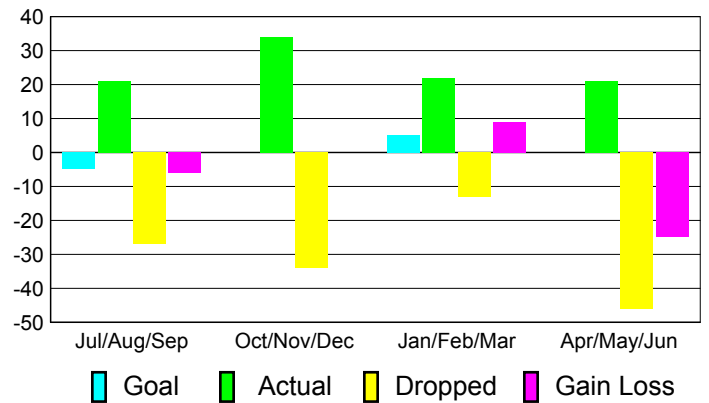

### YTD Status Quo Clubs 2010-2011

Status Quo Clubs Compared to Status Quo Members

## MEMBERSHIP

**Membership Results  
2010-2011**

**Membership  
2009-2010**

Month	Net Memb Goal	Actual New Memb	Actual Dropped Memb	Gain/Loss of Memb	Gain/Loss of Memb
Jul/Aug/Sep	-5	21	-27	-6	-8
Oct/Nov/Dec	0	34	-34	0	-15
Jan/Feb/Mar	5	22	-13	9	-4
Apr/May/Jun	0	21	-46	-25	-25
<b>Totals</b>	<b>0</b>	<b>98</b>	<b>-120</b>	<b>-22</b>	<b>-52</b>

### Membership Results 2010-2011

Goal, New, Dropped, Gain/Loss

### Comparison of Membership Gain/Loss

Current Year Compared to the Previous Year