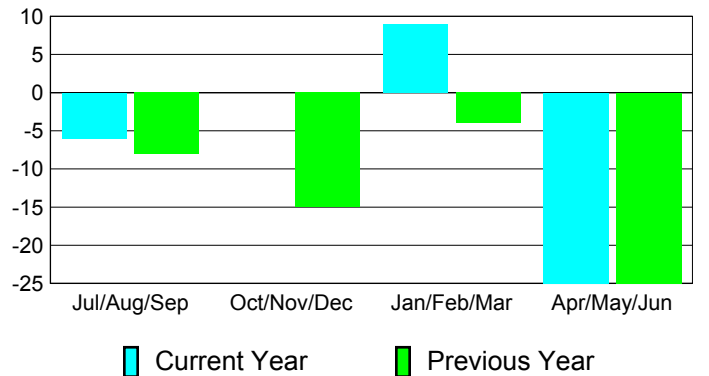

Gender Comparison 2010-2011

Jul/Aug/Sep

Oct/Nov/Dec

Jan/Feb/Mar

Apr/May/Jun

Male

Female